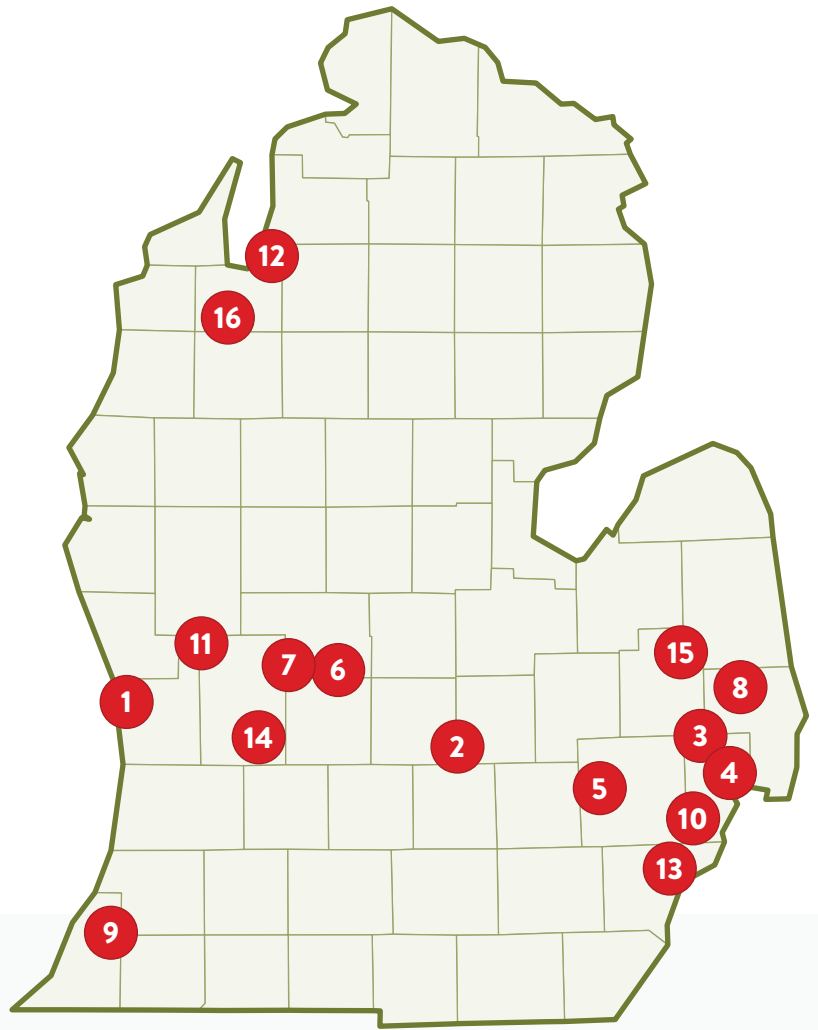

**Del Bene  
PRODUCE**

# MICHIGAN FARMERS

We are proud to carry and offer local product from these Michigan Farmers.

- 1 BLUE HARVEST FARMS**  
*West Olive, MI*
- 2 BLUE MITTENS FARMS**  
*Okemos, MI*
- 3 GASS FARMS**  
**RUDICH FARMS**  
*Ray, MI*
- 4 GIVE AND GROW MUSHROOMS**  
*Clinton Township, MI*
- 5 GUERNSEY FARMS DAIRY**  
*Northville, MI*
- 6 H&W FARMS**  
*Belding, MI*
- 7 INGRABERG FARMS**  
*Rockford, MI*
- 8 BLAKE'S ORCHARD**  
*Armada, MI*
- 9 LEITZ FARMS**  
*Sodus, MI*
- 10 RECOVERY PARK FARMS**  
*Detroit, MI*
- 11 RUHLIG FARMS**  
*Carleton, MI*
- 12 SASKATOON MICHIGAN FARM & NURSERY**  
*Williamsburg, MI*
- 13 SCHWALLIER'S COUNTRY BASKET**  
*Sparta, MI*
- 14 STONEY RIDGE FAMILY FARM**  
*Caledonia, MI*
- 15 TIM CAMPBELL FARMS**  
**VAN DYKE FARMS**  
*Imlay City, MI*
- 16 WERP FARMS**  
*Buckley, MI*