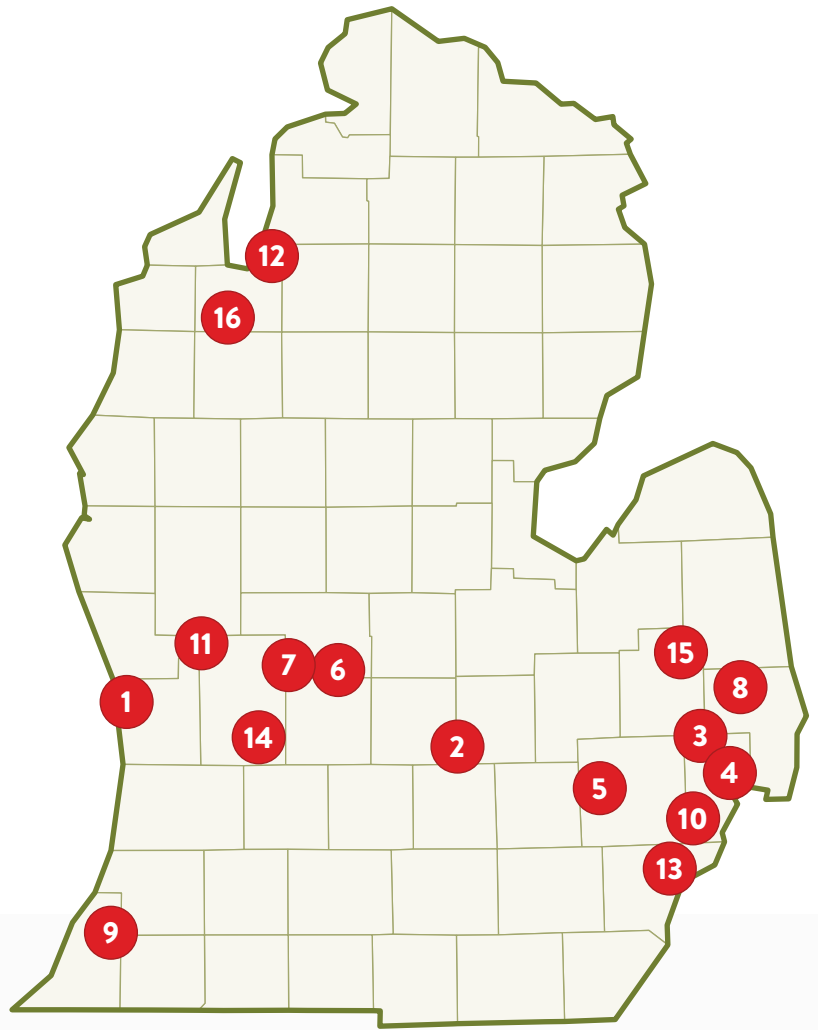

Del Bene
PRODUCE

MICHIGAN FARMERS

We are proud to carry and offer local product from these Michigan Farmers.

- 1 BLUE HARVEST FARMS**
West Olive, MI
- 2 BLUE MITTENS FARMS**
Okemos, MI
- 3 GASS FARMS**
RUDICH FARMS
Ray, MI
- 4 GIVE AND GROW MUSHROOMS**
Clinton Township, MI
- 5 GUERNSEY FARMS DAIRY**
Northville, MI
- 6 H&W FARMS**
Belding, MI
- 7 INGRABERG FARMS**
Rockford, MI
- 8 BLAKE'S ORCHARD**
Armada, MI
- 9 LEITZ FARMS**
Sodus, MI
- 10 RECOVERY PARK FARMS**
Detroit, MI
- 11 RUHLIG FARMS**
Carleton, MI
- 12 SASKATOON MICHIGAN FARM & NURSERY**
Williamsburg, MI
- 13 SCHWALLIER'S COUNTRY BASKET**
Sparta, MI
- 14 STONEY RIDGE FAMILY FARM**
Caledonia, MI
- 15 TIM CAMPBELL FARMS**
VAN DYKE FARMS
Imlay City, MI
- 16 WERP FARMS**
Buckley, MI